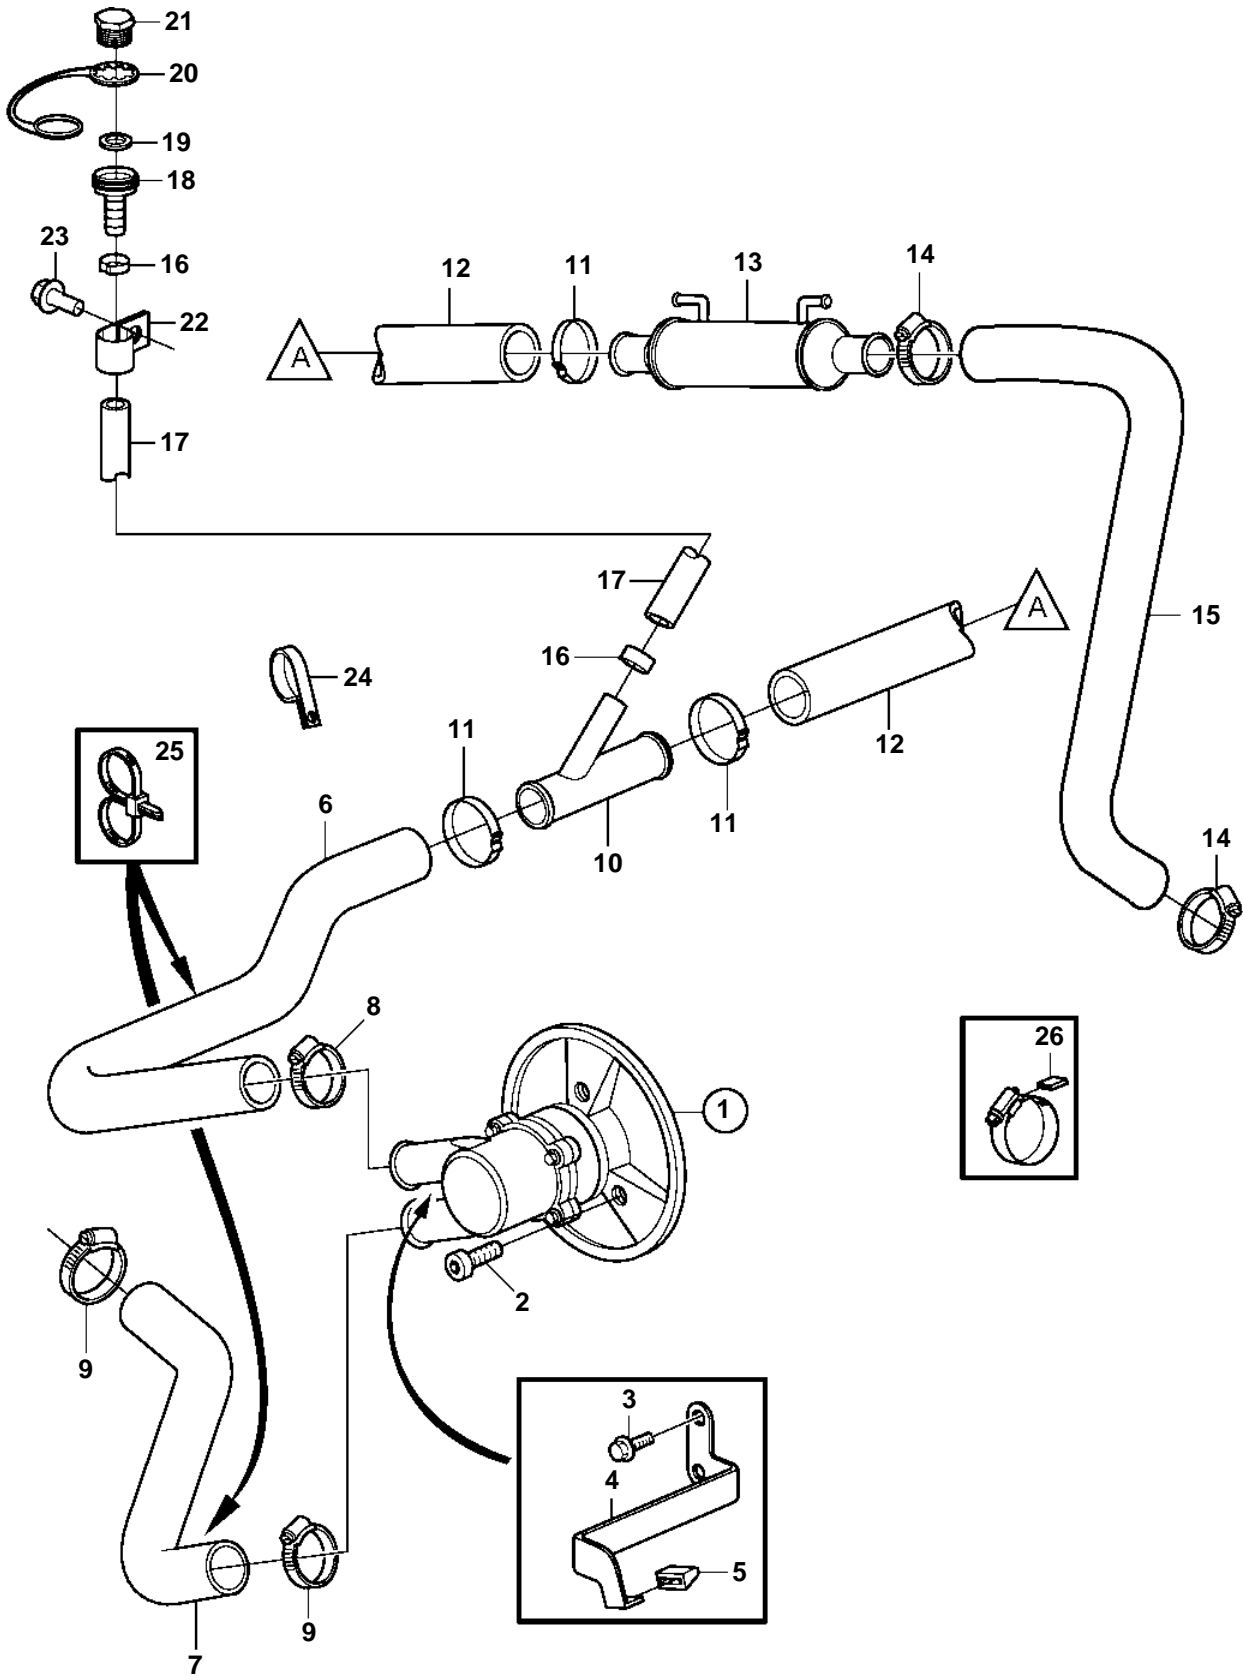

8.1Gi-C, 8.1Gi-CF, 8.1Gi-D, 8.1Gi-DF, 8.1GXi-B, 8.1GXi-BF, 8.1GXi-C, 8.1GXi-CF, DPX375-CF, DPX420-CF

8.1Gi-C, 8.1Gi-CF, 8.1Gi-D, 8.1Gi-DF, 8.1GXi-B, 8.1GXi-BF, 8.1GXi-C, 8.1GXi-CF, DPX375-CF, DPX420-CF

REF	PART NO.	QTY	DESCRIPTION	NOTES
1	3862484	1	Sea water pump	
2	959240	3	Screw	
3	946441	2	Screw	
4	3860797	1	Bracket	
5	3857954	1	Stop	
6	3862691	1	Hose	
7	3860910	1	Hose	
8	3850422	1	Clamp	
9	3853786	2	Clamp	
10	3862699	1	T-pipe	
11	982645	3	Clamp	
12	3862692	1	Hose	
13		1	Oil coolersteering	
14	3853786	2	Clamp	
15	3861567	1	Hose	
16	983146	2	Clamp	
17	3857823	1	Hose	
18	3862902	1	Flushing connection	
19	3862079	1	Gasket	
20	3862082	1	Retainer	
21	3862656	1	Cap	
22	3862891	1	Clamp	
23	946173	1	Flange screw	
24	3853312	1	Clamp	
25	3850115	1	Strip clamp	
26	3858532	X	Cover	W=0.465" (11.8mm)